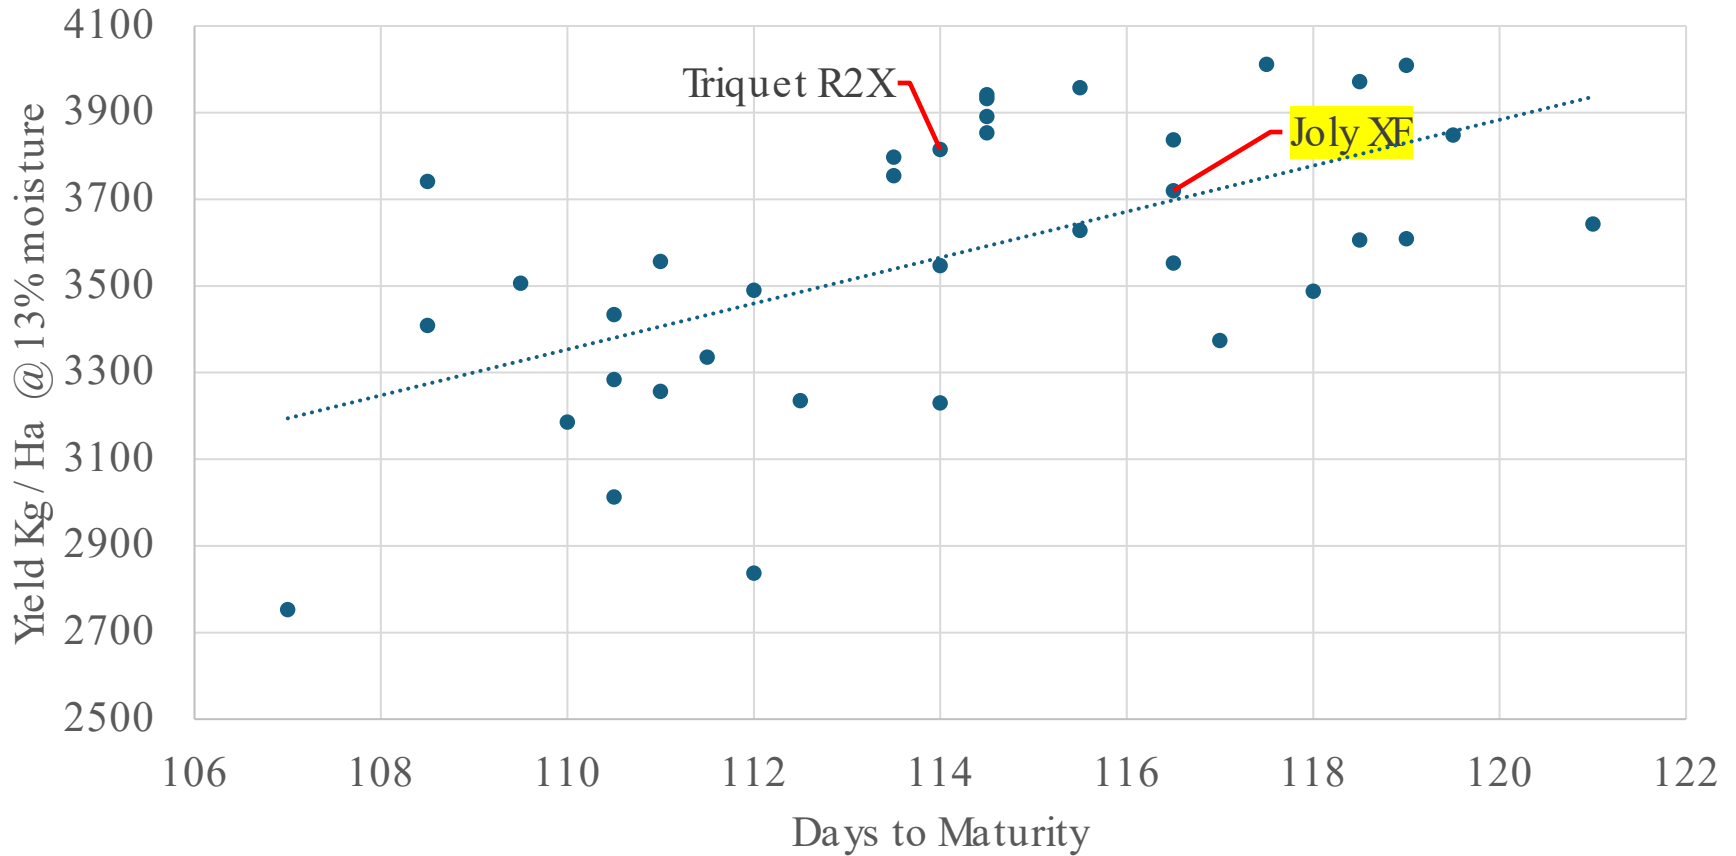

2024/2025 Commercial Yield Data vs NK

Variety	Teeswater, ON (2024)	Walkerton, ON (2024 Short -MW)	Walkerton, ON (2024 Short -Schiestel)
Joly XF	47.6	59.5	63.4
S04-J6X	51.5		56.8
S02-M4XF	45.6	54.2	62.2
S03-V5E3			53.2

Variety	Walkerton, ON (2025 Short Schiestel)
Joly XF	53.8
S04-J6X	57.9
S02-M4XF	58.2
S03-V5E3	57.8

- Strong performance vs S02-M4XF and S04-J6X
- Joly XF provides premium performance on these traits:
  - Emergence
  - Phytophthora field tolerance
  - Holds height under stress

+/- 2 RM used for comparison

2024 OSACC Data

2024 OSACC MG 00 (2400 HU) Average Yield KG/Ha - 2 Locations