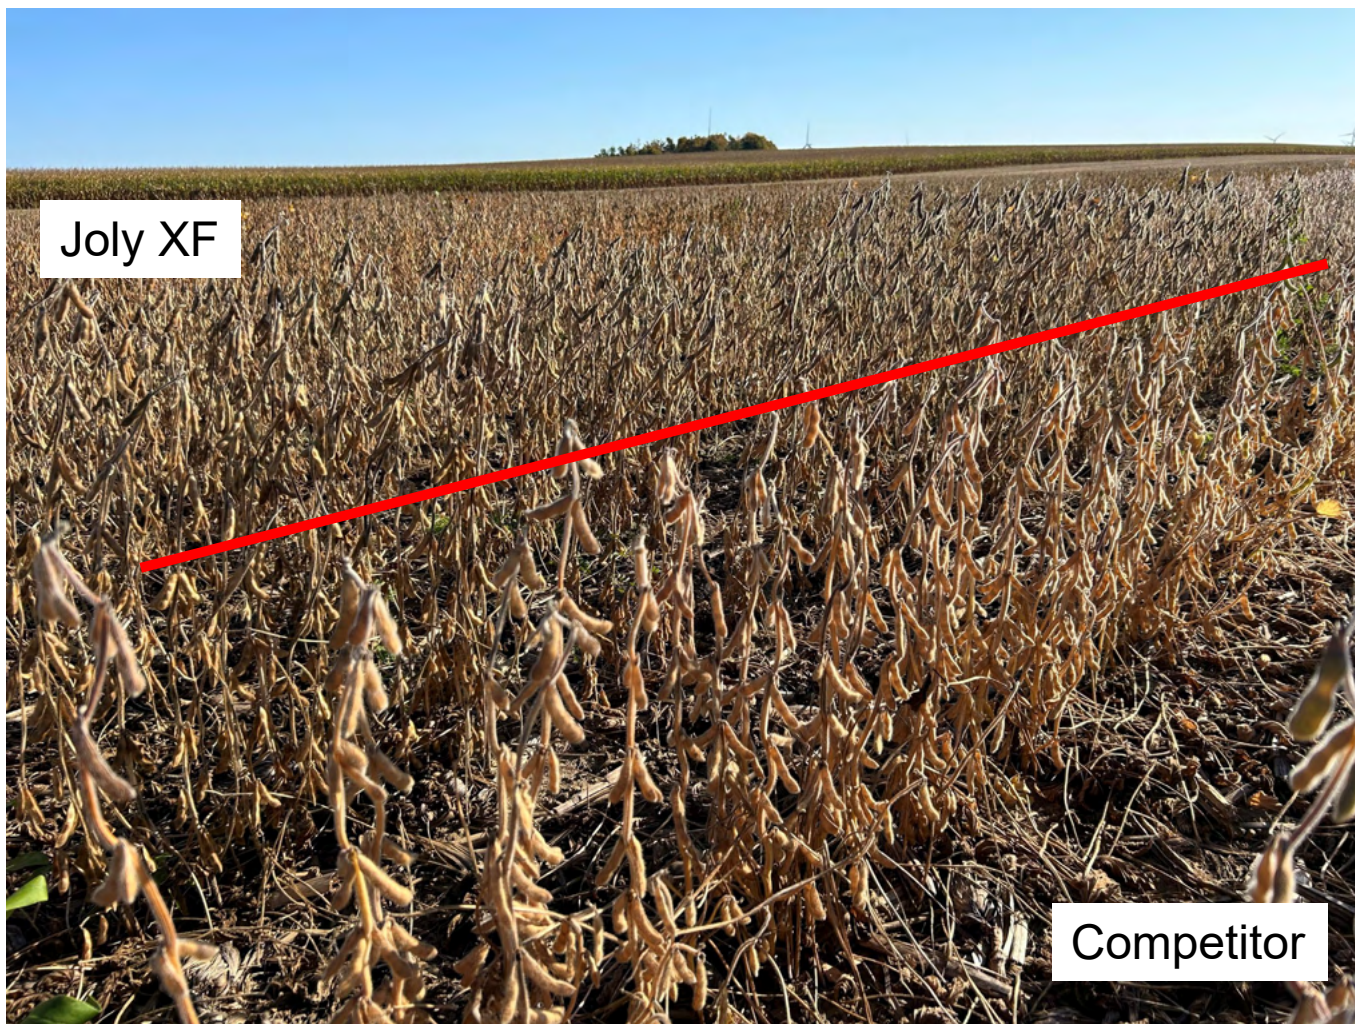

Variety	Walkerton, ON (2025 Short Schiestel)
Joly XF	53.8
S04-J6X	57.9
S02-M4XF	58.2
S03-V5E3	57.8

- Strong performance vs S02-M4XF and S04-J6X
- Joly XF provides premium performance on these traits:
 - Emergence
 - Phytophthora field tolerance
 - Holds height under stress

+/- 2 RM used for comparison

2024 OSACC Data

2024 OSACC MG 00 (2400 HU) Average Yield KG/Ha - 2 Locations

2025 OSACC Data

OSACC_Trial_Data_RR_2025_MG00(2400) - 3 locations

Dundalk, ON - Sept 29, 2025

Joly XF

Competitor

Joly XF at Dundalk OSACC trials. Holding its height on tougher soils.