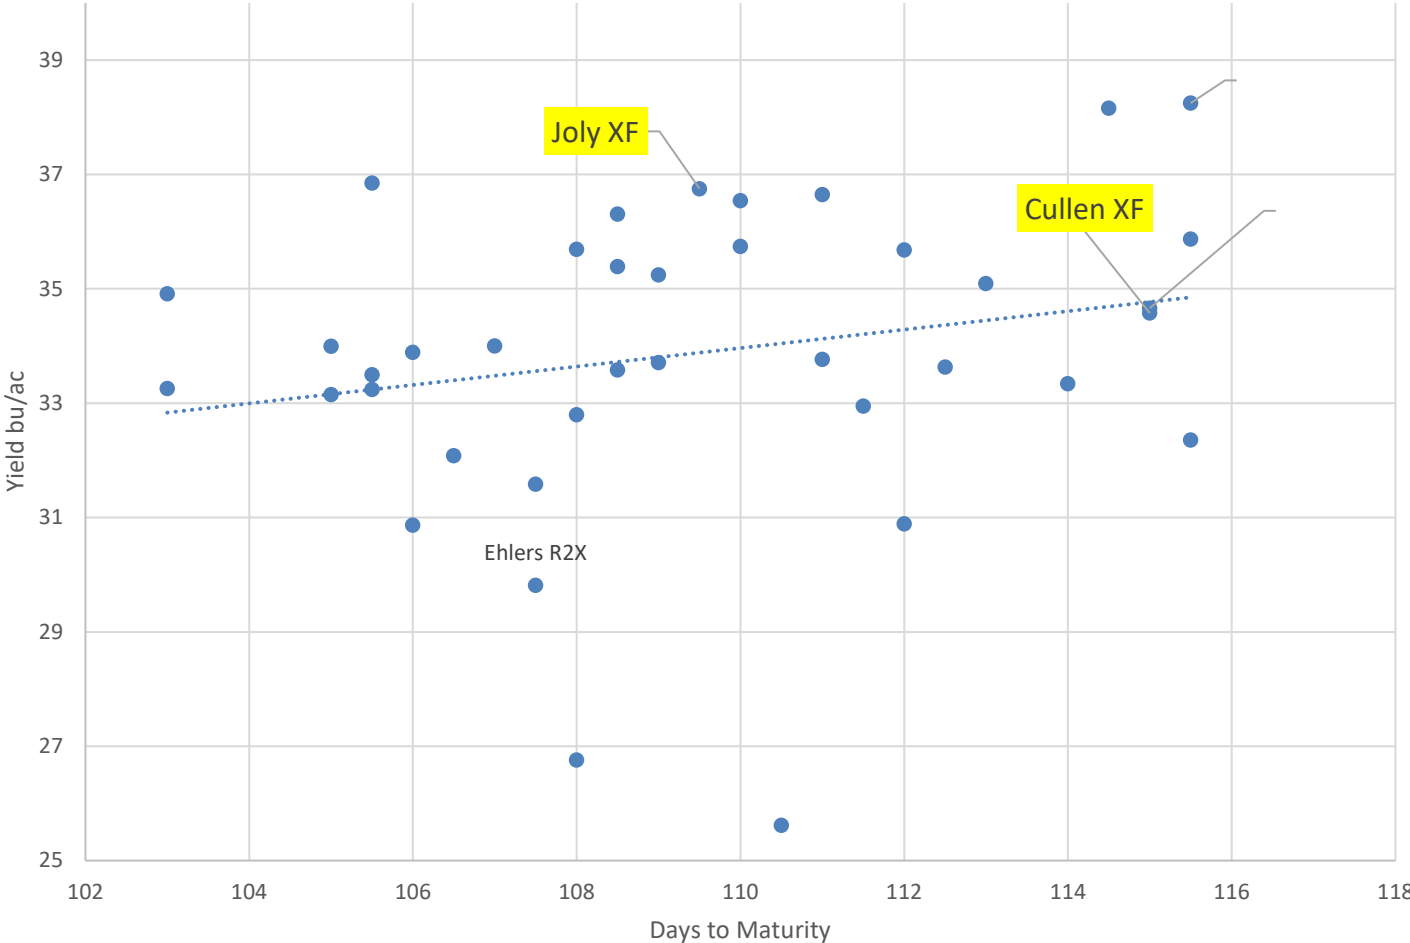

Variety	Walkerton, ON (2025 Short Schiestel)
Joly XF	53.8
S04-J6X	57.9
S02-M4XF	58.2
S03-V5E3	57.8

- Strong performance vs S02-M4XF and S04-J6X
- Joly XF provides premium performance on these traits:
 - Emergence
 - Phytophthora field tolerance
 - Holds height under stress

+/- 2 RM used for comparison

2024 OSACC Data

2024 OSACC MG 00 (2400 HU) Average Yield KG/Ha - 2 Locations

2025 OSACC Data

OSACC_Trial_Data_RR_2025_MG00(2400) - 3 locations

Dundalk, ON - Sept 29, 2025

Joly XF

Competitor

Joly XF at Dundalk OSACC trials. Holding its height on tougher soils.